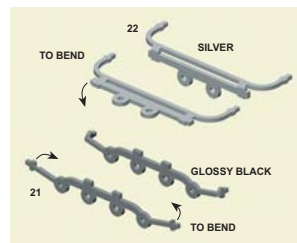

JAPANESE G.P. 1976

3 - Jody Scheckter Ret.

4 - Patrick Depailler 2nd