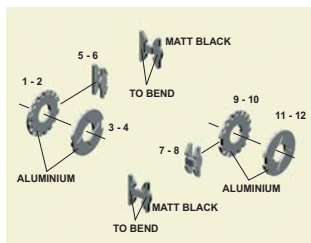

JAPANESE G.P. 1976

3 - Jody Scheckter Ret.

4 - Patrick Depailler 2nd