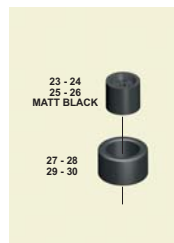

JAPANESE G.P. 1976

3 - Jody Scheckter Ret.

4 - Patrick Depailler 2nd