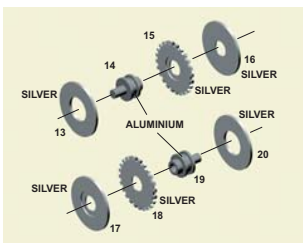

JAPANESE G.P. 1976

3 - Jody Scheckter Ret.

4 - Patrick Depailler 2nd