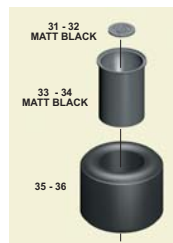

JAPANESE G.P. 1976

3 - Jody Scheckter Ret.

4 - Patrick Depailler 2nd